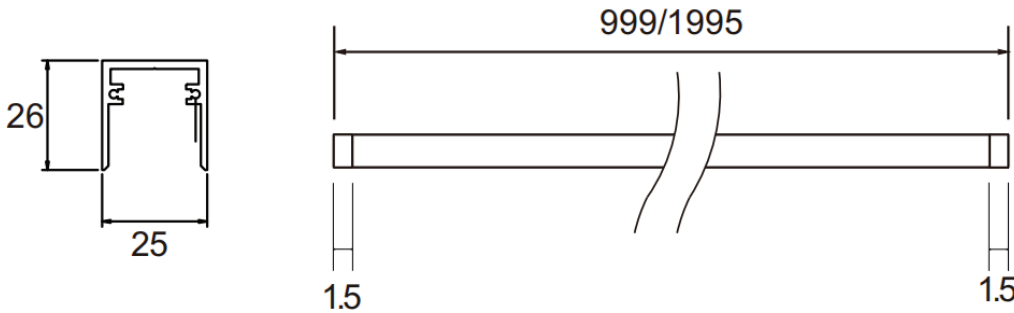

# SURFACE MOUNTED TRACKLIGHT

TECHNICAL SHEET  
MAG-TR-251000S

**KEYLIGHT**

SPAIN  
PRODUCTOS DE ILUMINACION

## DRAWING

## SPECIFICATIONS

Product Code	MAG-TR-251000S	MAG-TR-252000S
Input Current	48VDC	
Driver	Keylight 48V	
Lamp holder	Soft Fiber PCB	
Main Material	Aluminum	
Finishing	Black	
Installation	Magnetic Surface Track	
IP Rating	IP20	
Dimensions	25mm*26mm*999mm	25mm*26mm*1995mm
Warranty	5 Years	